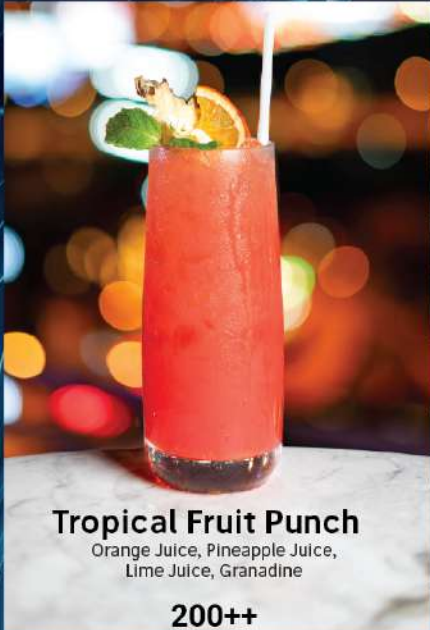

MOCKTIALS

Barracuda

ROOFTOP BAR

Aperitif

	Glass	Bottle
Aperol	220	2,600
Campari	220	2,600
Pimm No. 1	220	2,600
Ricard	220	3,200
Fernet Branca	220	3,200
Antica Formula	220	3,200

Liqueurs

	Glass	Bottle
Malibu	200	2,000
Bailey's Irish Cream	220	2,900
Kahlua	220	2,900
Midori	220	2,900
Cointreau	250	2,900
Grand Marnier	250	3,500
D.O.M Benedictine	250	3,500
Galliano	250	3,500
Sambuca	200	2,000

Gin

	Glass	Bottle
Gordon	220	2,500
Tanqueray	220	3,000
Bombay Sapphire	220	3,000
Hendrick	250	3,500

Rum

	Glass	Bottle
Bacardi	220	2,500
Sailor Jerry	220	3,000
Chalong Bay	220	3,000
Diplomatico Reserve 12yrs	250	3,500

Vodka

	Glass	Bottle
Smirnoff	200	2,600
Absolute	200	2,600
Ketel One	220	2,900
Belvedere	260	4,000
Grey Goose	280	4,000

Tequila

	Glass	Bottle
Sierra Silver	220	2,600
Patron Silver	300	4,500
Patron Reposado	340	5,500
Patron Anejo	380	6,500

Cognac

	Glass	Bottle
Hennessy V.S.O.P	350	7,500
Hennessy V.S	300	3,600
Hennessy V.X	1,000	15,500

Bourbon

	Glass	Bottle
Jim Beam	200	2,500
Jack Daniel's No.7	250	3,000
Bulleit Bourbon	250	3,000
Bulleit Rye	300	3,500
Woodford Reserve	300	4,000

Single Malt

	Glass	Bottle
Monkey Shoulder	250	3,500
Glenfiddich 12yrs	300	4,500
The Glenlivet 12yrs	300	5,000
Ardbeg 10yrs	300	5,000
Laphroaig 10yrs	450	7,000
Balvenie Doublewood 12yrs	450	6,500
Cragganmore 12yrs	350	6,000
Macallan 12yrs SHERRY CASK	550	10,000
Macallan 12yrs DOUBLE CASK	500	9,500

Whisky

	Glass	Bottle
Grant's Family Reserve	250	3,000
JW Red Label	200	2,500
J&B Rare	200	3,000
John Jameson	250	3,000
JW Black Label	250	3,000
Chivas Regal 12yrs	250	3,000
JW Green Label	300	4,000